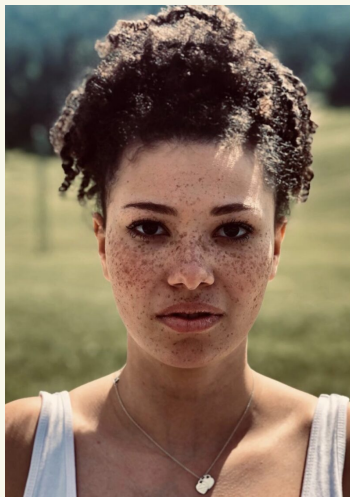

EMILY R

born 1999 / hair brown / eyes brown / height 175 / dress size 36 / shoes 39

+49 30 437 338 0 info@dbps.de

NEW YORK