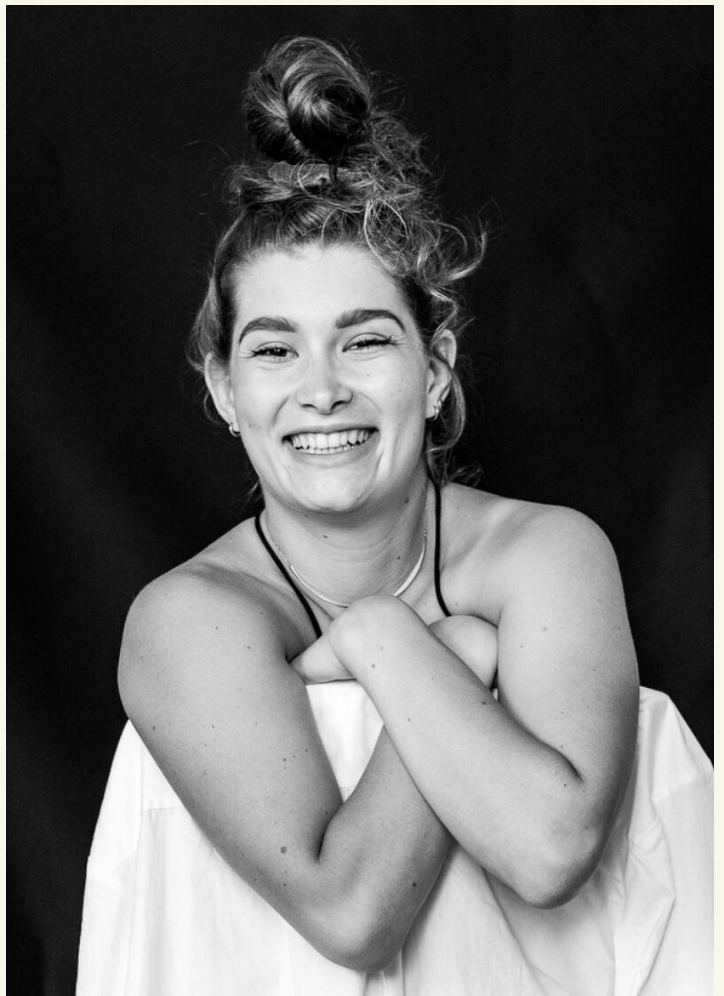

EMILY R

born 1997 / hair brown / eyes brown / height 167 / dress size 38 / shoes 40

+49 30 437 338 0 info@dbps.de

VIENNA