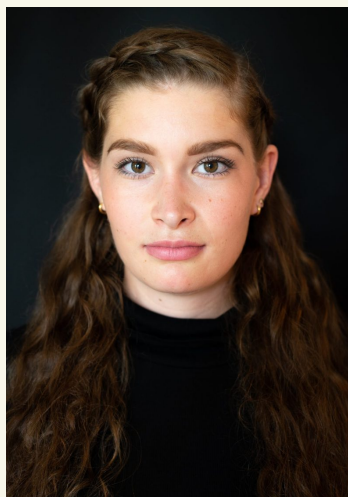

EMILY R

born 1997 / hair brown / eyes brown / height 167 / dress size 38 / shoes 40

+49 30 437 338 0 info@dbps.de

VIENNA