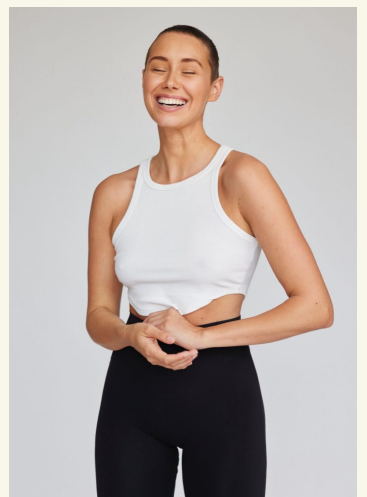

ELLI H

born 1997 / hair blond / eyes brown-green / height 177 / dress size 36 / shoes 40

+49 30 437 338 0 info@dbps.de

MUNICH