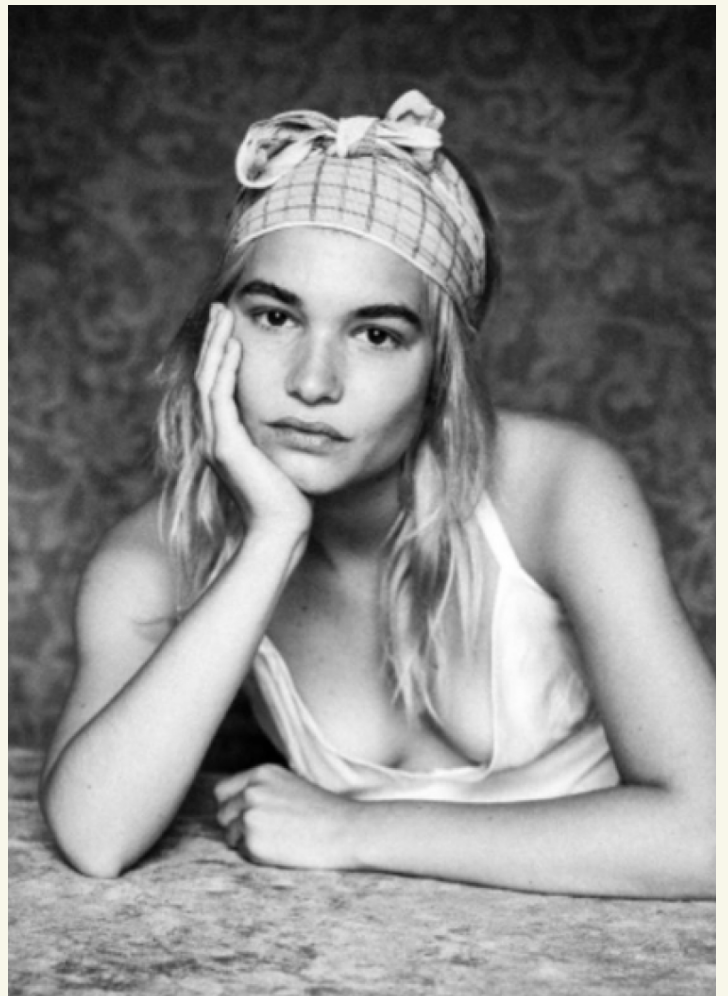

ELIZA L

born 1997 / hair darkblond / eyes brown / height 168 / dress size S / shoes 38

+49 30 437 338 0 info@dbps.de

LONDON