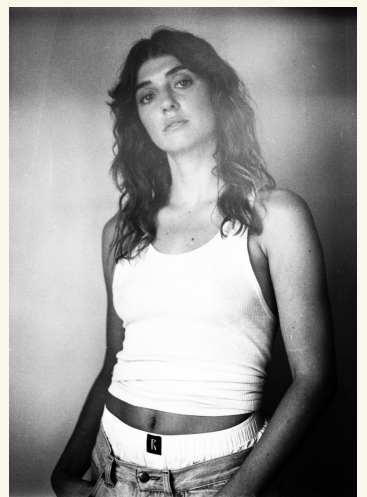

ELISE MIREILLE

born 1993 / hair lightbrown / eyes green / height 165 / dress size 32/34 / shoes 39

+49 30 437 338 0 info@dbps.de

LOS ANGELES