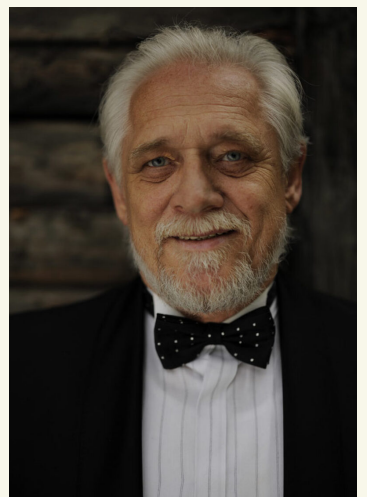

CURD BERGER

born 1952 / hair white / eyes blue / height 184 / dress size 54/56 / shoes 45

+49 30 437 338 0 info@dbps.de

STUTTGART