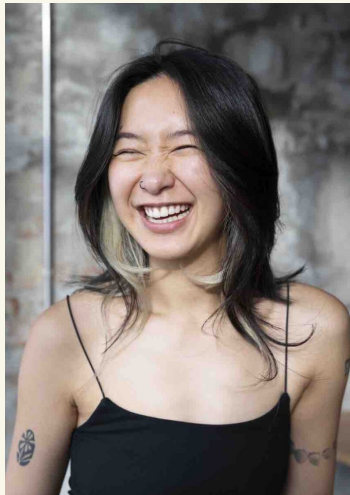

CHLOE LE

born 1991 / hair black / eyes brown / height 163 / dress size 34/36 / shoes 38/39

+49 30 437 338 0 info@dbps.de

HAMBURG