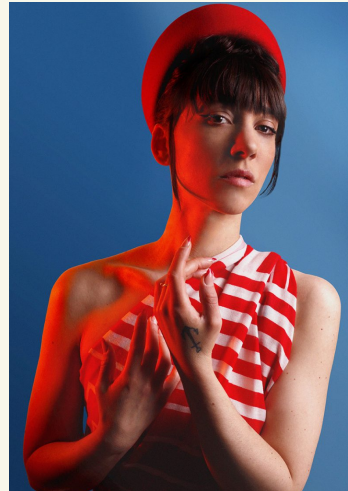

BONNIE LI

born 1984 / hair black / eyes brown / height 169 / dress size 36 / shoes 38

+49 30 437 338 0 info@dbps.de

MARSEILLE