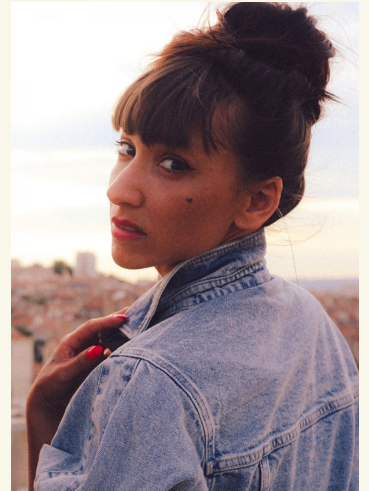

BONNIE LI

born 1984 / hair black / eyes brown / height 169 / dress size 36 / shoes 38

+49 30 437 338 0 info@dbps.de

MARSEILLE