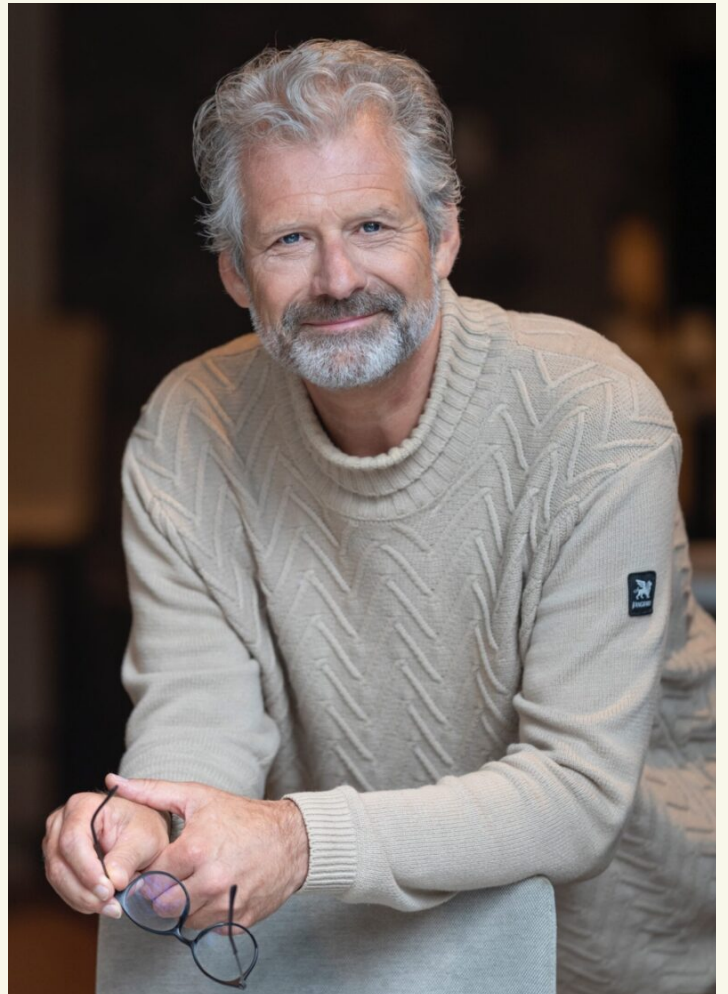

BOB LUI

born 1966 / hair grey / eyes blue / height 189 / dress size 52 / shoes 45

+49 30 437 338 0 info@dbps.de

NETHERLANDS