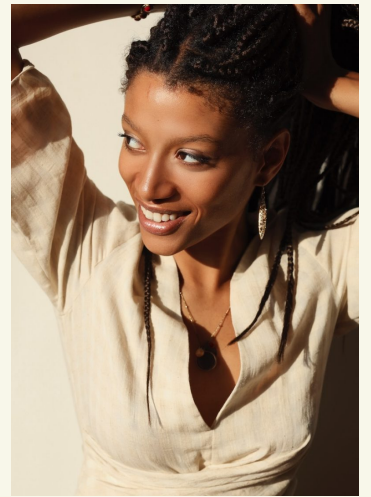

AWACE

born 1994 / hair black / eyes brown / height 177 / dress size 34/36 / shoes 41/42

© Oliver Rudolph