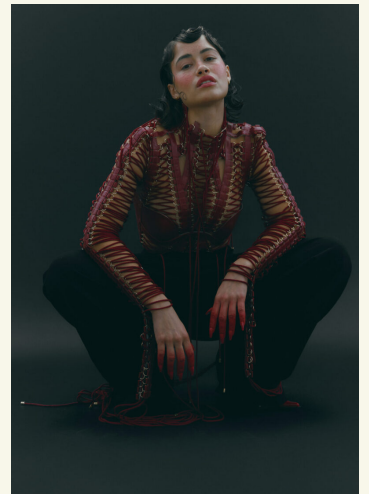

ARINA ISPOLATOVA

born 1997 / hair brown / eyes brown / height 160 / dress size 36 / shoes 36

+49 30 437 338 0 info@dbps.de

WARSAW