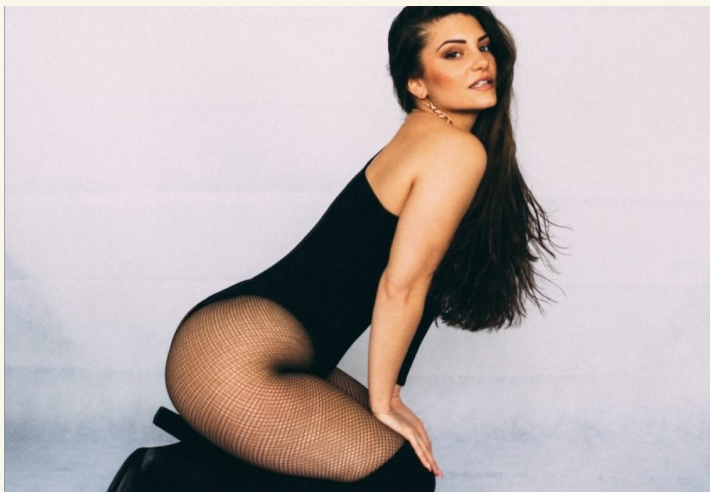

# ANNABELLE DA FONTE

born 1992 / hair brown / eyes brown / height 157 / dress size 36 / shoes 37

+49 30 437 338 0 info@dbps.de

SWITZERLAND