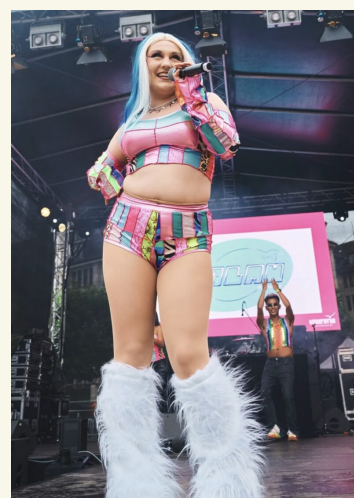

ANNA PALMU

born 1993 / hair blue / eyes blue-grey / height 170 / dress size 42/44 / shoes 39/40

2026