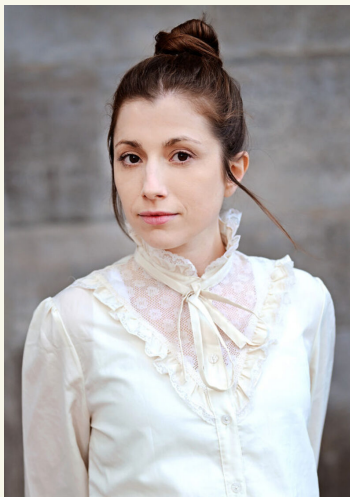

# ANJA BOTHE

born 1993 / hair red-brown / eyes brown / height 170 / dress size 34/36 / shoes 39

+49 30 437 338 0 info@dbps.de

LEIPZIG