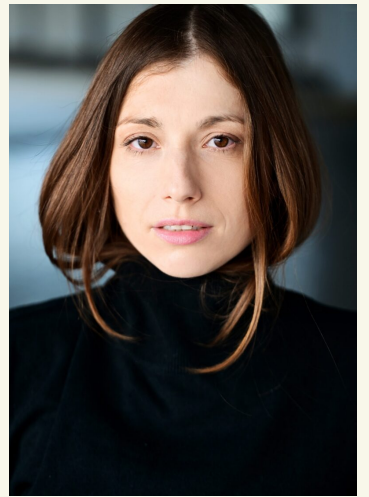

# ANJA BOTHE

born 1993 / hair red-brown / eyes brown / height 170 / dress size 34/36 / shoes 39

+49 30 437 338 0 info@dbps.de

LEIPZIG