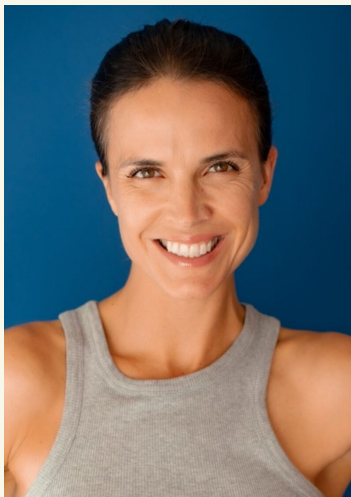

ALLY ANN S

born 1985 / hair brown / eyes brown / height 172 / dress size 36 / shoes 39

+49 30 437 338 0 info@dbps.de

LEIPZIG