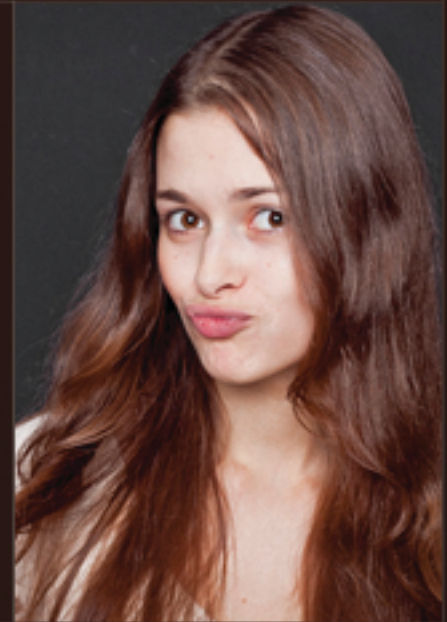

SONJA D

born: 1994 | eyes: brown | hair: brown
height: 170 | dress size: 36 | shoes: 37